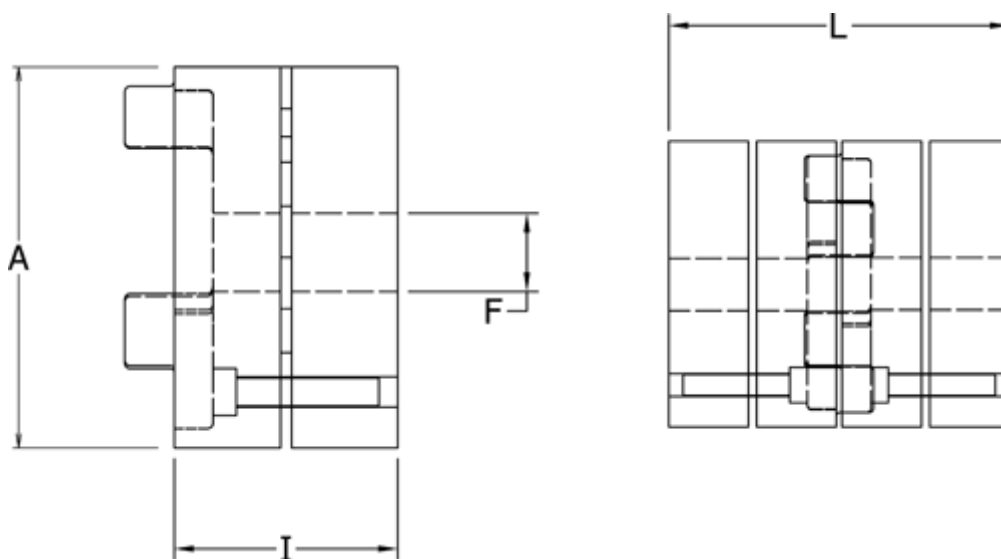

Article number: 3335028A014

Description: Conical Clamping Klonex ES 28/38  
ALU Aluminium, Bore 14H7 mm

## Measures

A = 65

F = 14

I = 35.0

L = 90

t = M5